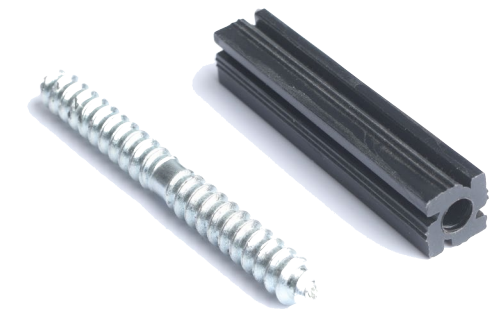

IRON BALUSTERS

L.J. Smith Stair Systems
AVAILABLE SUMMER 2021

Adding new looks to the vertical.

More choices mean more ways for you to freshen the look of your stairs. To our already extensive Espresso Collection we've added three new $\frac{5}{8}$ " hollow round designs—one with a single acrylic orb, one with a sophisticated ornate detail, and one with an expanded center diameter. To the Contempo Collection, we've added a $\frac{1}{2}$ " hollow square marquise center design that pairs well with our plain $\frac{1}{2}$ " square baluster. All four designs are 44" in length and come powder coated with a low-sheen black finish.

Expanded
Center Diameter
LIH-HOL65544-LSB

Single Acrylic
Orb
LIH-HOL65744A-LSB

Sophisticated
Ornate Detail
LIH-HOL65944-LSB

Marquise
Center Design
LIH-HOL166744-LSB

NO SHOW IRON BALUSTER FASTENER

L.J. Smith Stair Systems

AVAILABLE NOW

Refreshing should be easy.

Ingenuity can be truly refreshing. Take our new concealed No Show Iron Baluster Fastener, for example. They're designed to give you a clean, finished look without the need for adhesives or shoes. Simply slide the plastic insert into the bottom of the trimmed baluster, install the dowel screw into the tread, and screw the plastic insert and baluster tight against the tread surface. Made for all our 1/2" hollow square iron balusters, each includes tapered plastic insert, dowel screw, and instructions.