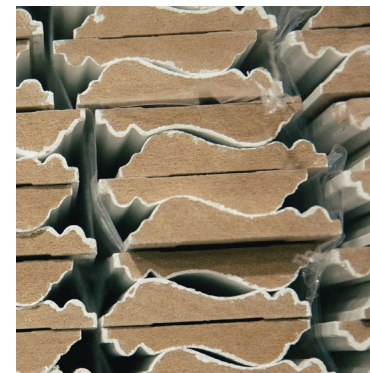

Novo Direct represents a world leader in global sourcing and mill direct brokerage services. Novo Direct maintains a primary focus on servicing 1-step distributors, 2-step distributors, and home centers throughout North America.

novobp.com/novo-direct