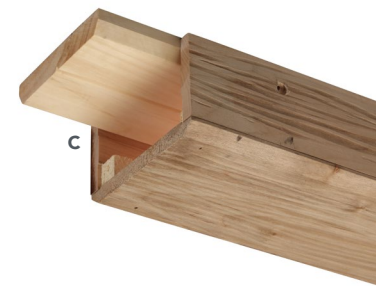

Ornamental Decorative Millwork
AVAILABLE NOW | MADE IN THE USA

As refreshing as a spring sky.

Spring skies entice our gaze. Make your home's ceilings equally appealing. Our Ornamental Decorative Millwork faux beams give you the tools to achieve drama or convey delicate detailing.

5" x 5" Faux Beam

A Available in Prefinished Gray (sample shown) or Rustic Maple in 8' lengths:
5" BEAMGRAY-8WHW5X5
5" BEAMRUSTIC-8WM5X5

B Optional Metal Bracket for Beams:
5" BR-0005MTL

5" x 3" Faux Beam