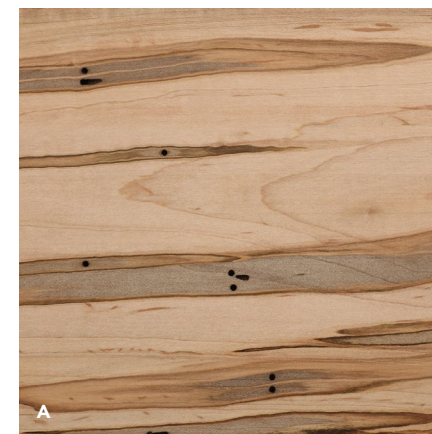

5" x 5" Faux Beam

A Available in Prefinished Gray (sample shown) or Rustic Maple in 8' lengths:
5" BEAMGRAY-8WHW5X5
5" BEAMRUSTIC-8WM5X5

B Optional Metal Bracket for Beams:
5" BR-0005MTL

5" x 3" Faux Beam

C Available in Rustic Maple (sample shown) or Prefinished Gray in 8' lengths:
3" BEAMRUSTIC-8WM5X3
3" BEAMGRAY-8WHW5X3

D Optional Metal Bracket for Beams:
3" BR-0003MT

DECORATIVE BOARDS

Ornamental Decorative Millwork
AVAILABLE NOW | MADE IN THE USA

Natural elements that enliven.

Sometimes, the smallest change can bring new life to a space. Create an impact with our Decorative Boards to express your creativity with combinations that speak volumes about your personal style. The Decorative Boards are ½" thick, 8' long, and available in 1½", 3½", and 5½" actual widths.