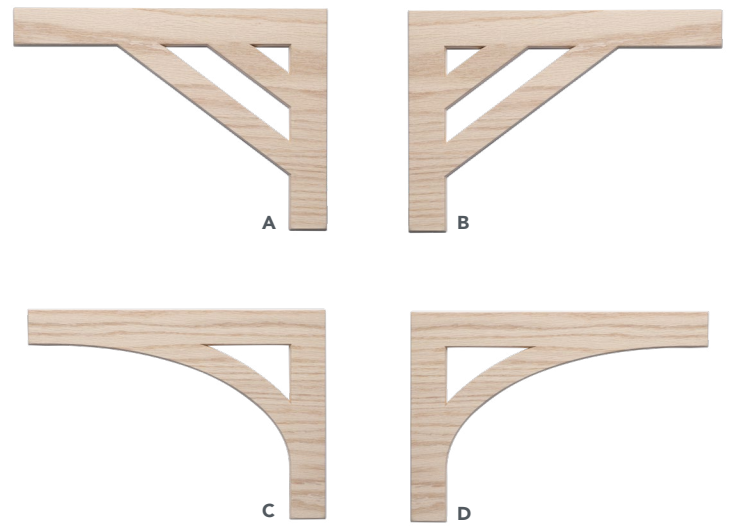

Shiplap

Beaded

Primed Poplar Reversible Risers

Available in:
7½" x 48" LJ80757X48REV-PR
7½" x 54" LJ80757X54REV-PR
7½" x 60" LJ80757X60REV-PR

DECORATIVE STAIR BRACKETS

L.J. Smith Stair Systems
 AVAILABLE APRIL 2021 | MADE IN THE USA

Something new rises into view.

A light touch that adds appeal, our new Stair Brackets feature a modern, on-trend look. Available in Red Oak and Birch, they add to your home's ambiance with the typical application below stair tread returns or even on stair risers. Brackets are sold in left- and right-hand designs and measure 1/4" x 11 1/2" x 8 1/8".

A Left Bracket:
 LJ-7228LH-O
 LJ-7228LH-BR

B Right Bracket:
 LJ-7228RH-O
 LJ-7228RH-BR

C Left Bracket:
 LJ-7229LH-O
 LJ-7229LH-BR

D Right Bracket:
 LJ-7229RH-O
 LJ-7229RH-BR

Red Oak (O)
 Birch (BR)

PANEL SYSTEMS