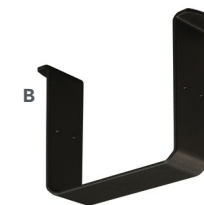

5" x 5" Faux Beam

A Available in Prefinished Gray (sample shown) or Rustic Maple in 8' lengths:
5" BEAMGRAY-8WHW5X5
5" BEAMRUSTIC-8WM5X5

B Optional Metal Bracket for Beams:
5" BR-0005MTL

5" x 3" Faux Beam

C Available in Rustic Maple (sample shown) or Prefinished Gray in 8' lengths:
3" BEAMRUSTIC-8WM5X3
3" BEAMGRAY-8WHW5X3

D Optional Metal Bracket for Beams:
3" BR-0003MT

DECORATIVE BOARDS

Ornamental Decorative Millwork
AVAILABLE NOW | MADE IN THE USA