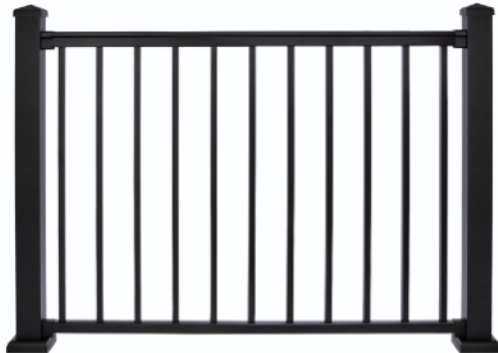

RailFX[®] Oasis[™] Railing Options

Cable Rail

Picket Rail

RailFX[®] Oasis[™] Railing Available thru:

Marketed and Distributed by:
Absolute Distribution Inc.
1-800-335-5909
www.AbsoluteDist.com

**RailFX[®] Oasis[™]
Aluminum Rail
& Cable System**

CABLE RAILING

- Cable Kits: 5'-70' Lengths
- Marine Grade Stainless Steel
- Field Trimmable to Length
- 1/8" Diameter Cable
- Low Profile Fittings
- Easy Installation

RailFX® Oasis™ Cable Rail System

- Stylish, Traditional Design
- Aluminum Rail & Cable
- Maximizes Your View
- 3" Pre-Drilled Posts
- Matching Baluster Railing
- Black Textured Finish

- Post-to-Post Design
- Posts come with Cap & Skirt
- Up to 8' Post Spacing
- Top Rails Include Brackets & Cable Brace
- Mix & Match Cable & Picket Railing
- 36" & 42" Rail Heights
- Lighting Available
- Limited Lifetime Warranty